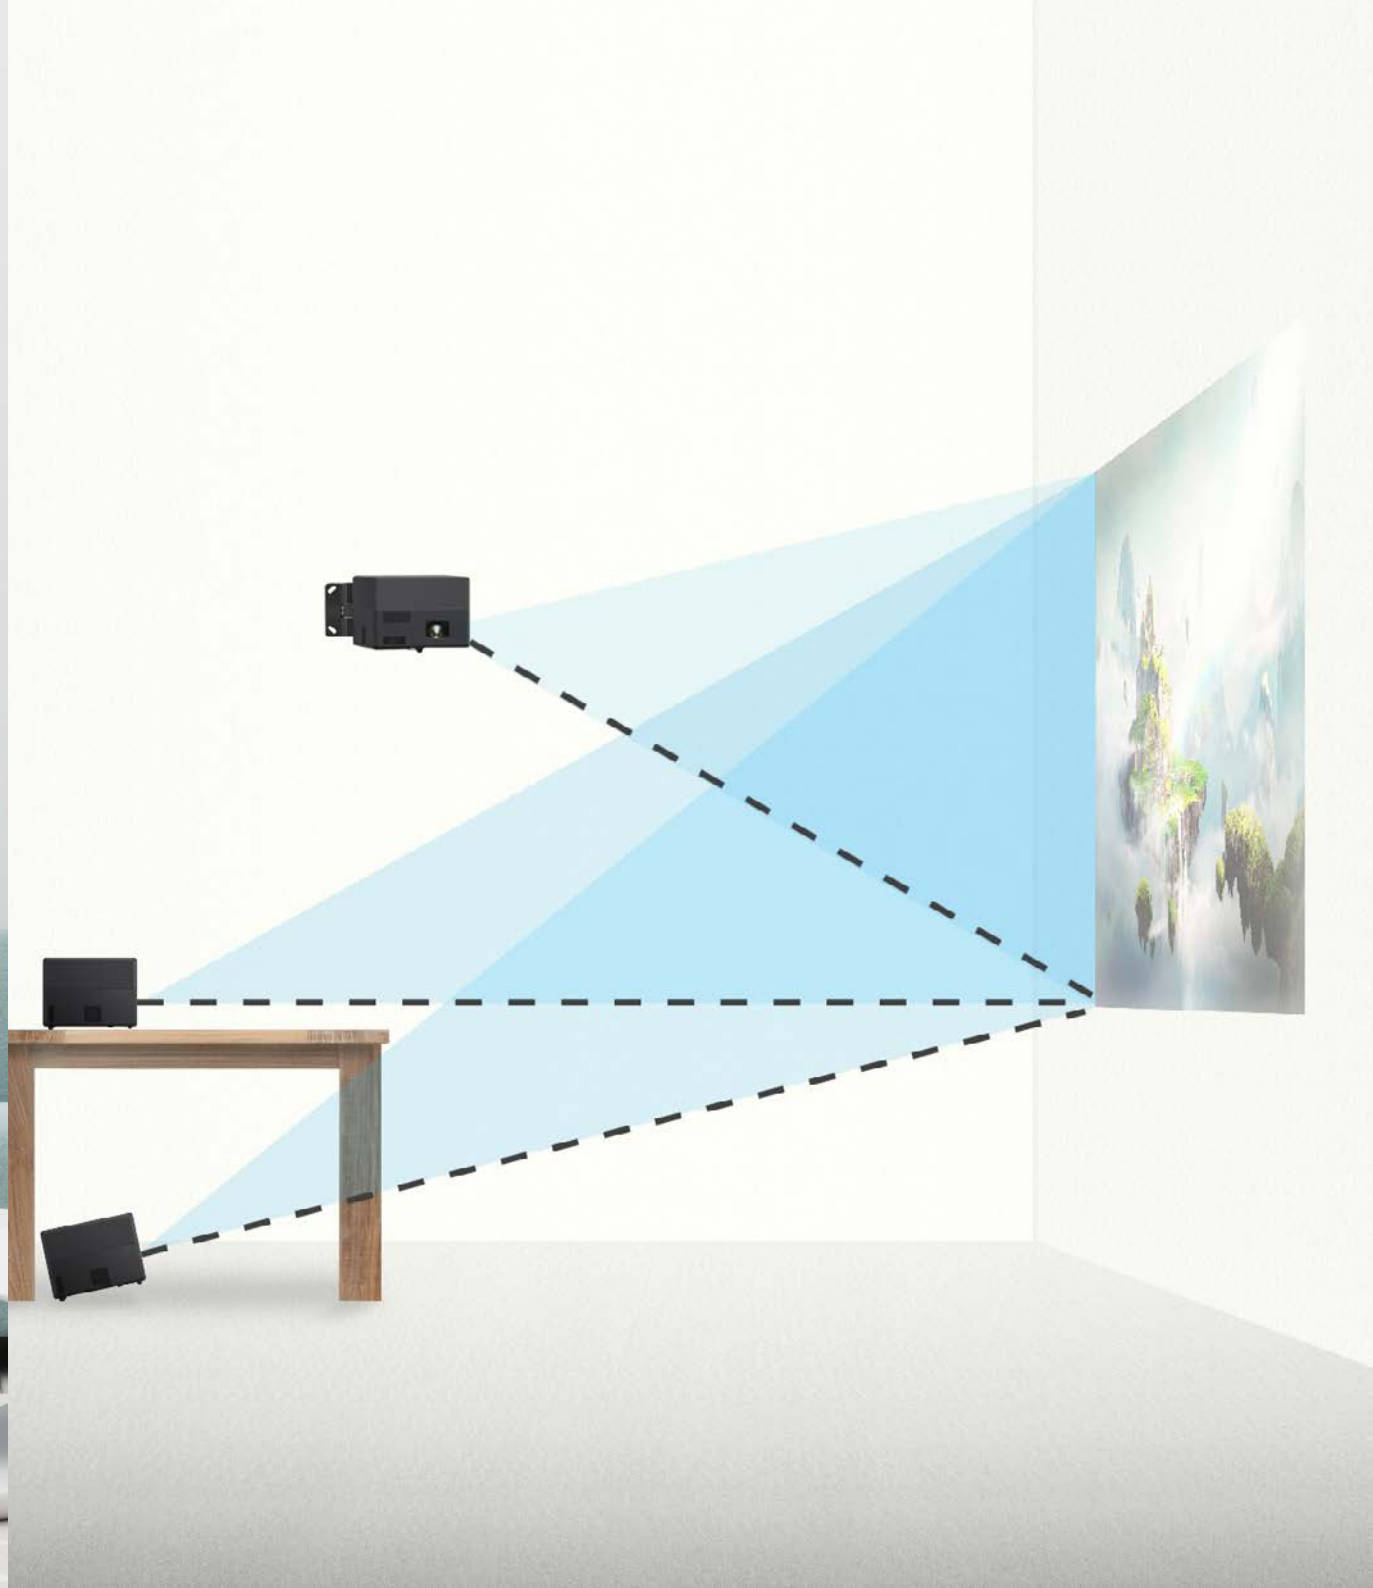

Fits any corner of the room

Portable and compact, bring the EpiqVision into any room and begin projecting from your smartphone via the built-in Miracast*. You can also simply mount it with any VESA mount or tripod and enjoy.

* Built-in only for EF-11, EF-12 requires downloading of third party app.