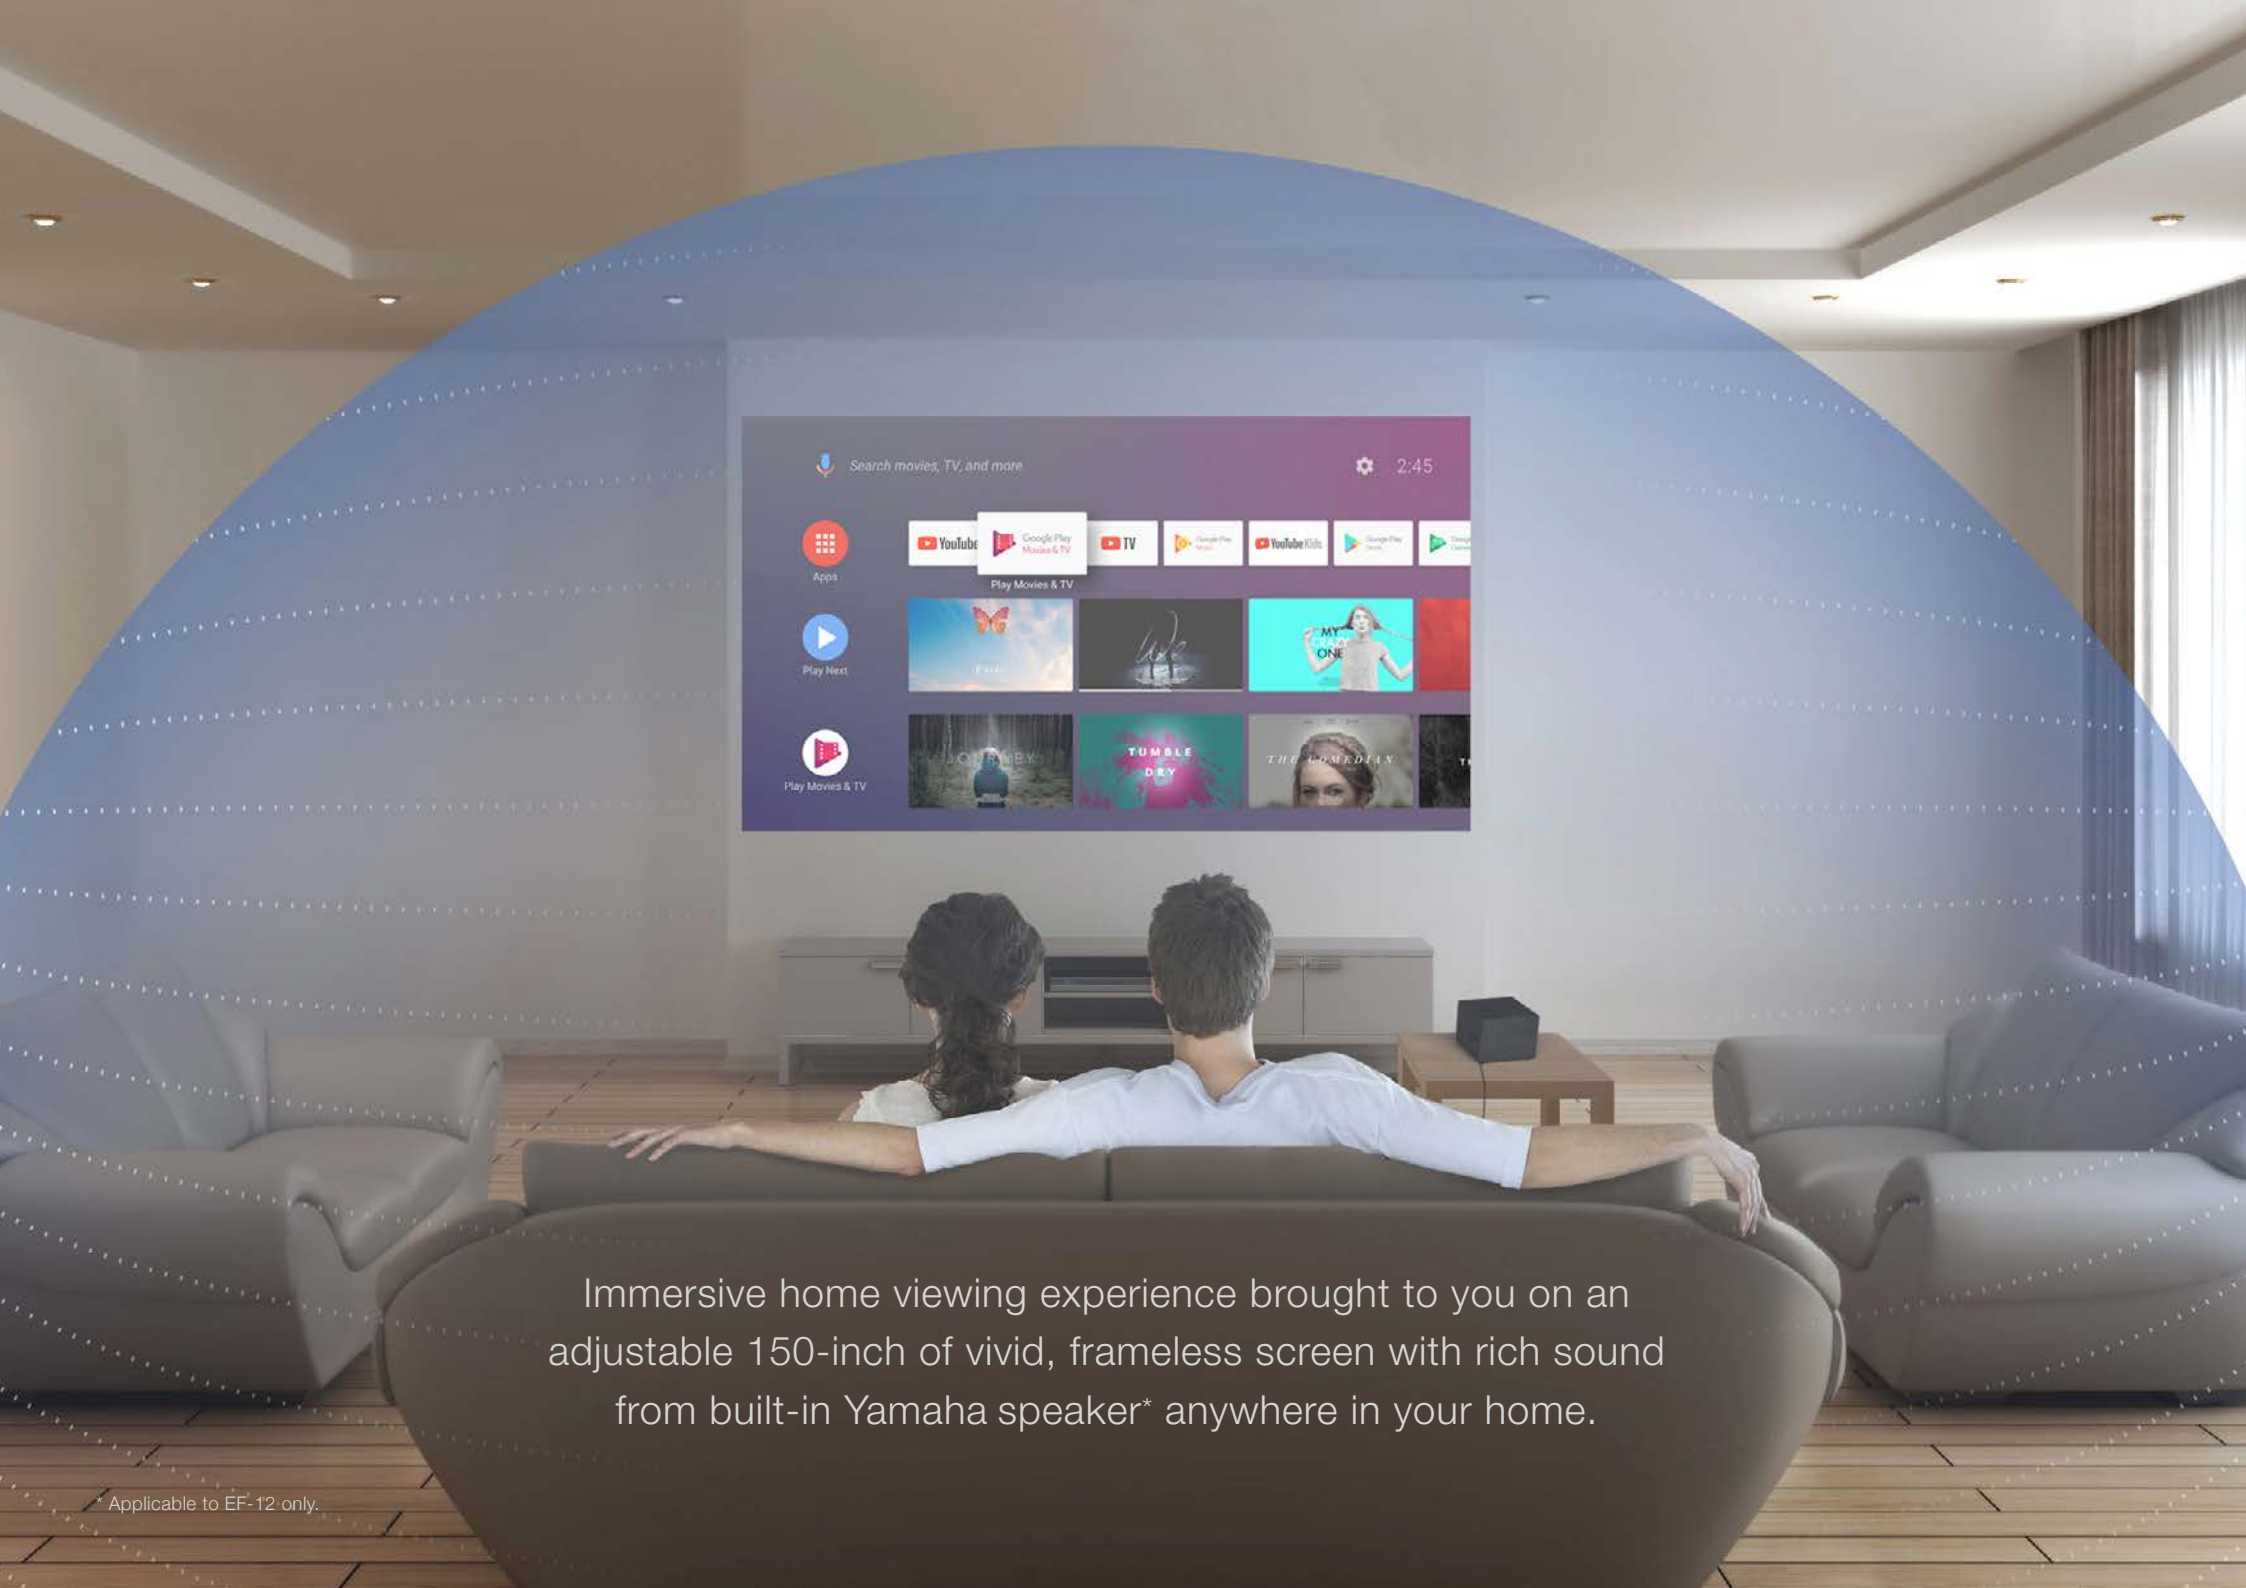

WORLD'S SMALLEST* 3LCD LASER PROJECTOR.

EpiqVision Mini EF-11/EF-12 Laser Projection TV

EPSON
EXCEED YOUR VISION

androidtv

Break through size constraints with up to 150-inch of pure crisp and vividness.

Immerse yourself in the latest shows with EpiqVision Mini EF-11 & EF-12 laser projection TV. Stylish and compact, the portable projector is your perfect companion for a home cinematic experience, accompanied by the power-packed built-in Yamaha speaker¹. Easy to use and comes with built-in smart features² such as Android TV, Chromecast and Miracast², you can now feast on your favourite movies with a simple click on the remote.

Immersive home viewing experience brought to you on an adjustable 150-inch of vivid, frameless screen with rich sound from built-in Yamaha speaker* anywhere in your home.

*Applicable to EF-12 only.

Stylish and modern

Fits right into your space, EpiqVision's iconic square form blends perfectly into the aesthetic of your living area. With fine copper accents on leather-like texture, the EpiqVision Mini EF-12 Laser projection TV screams luxury and fine craftsmanship.

Voice control

Smart devices-ready

With Chromecast built-in¹, you can easily cast movies, shows and photos from your Android or iOS device to your screen.

Easy installation

Auto Installation function automatically adjusts projection with horizontal and vertical keystone correction² without prior settings and complex cable management. Screen distortion and focus level are also optimised automatically with the built-in camera.