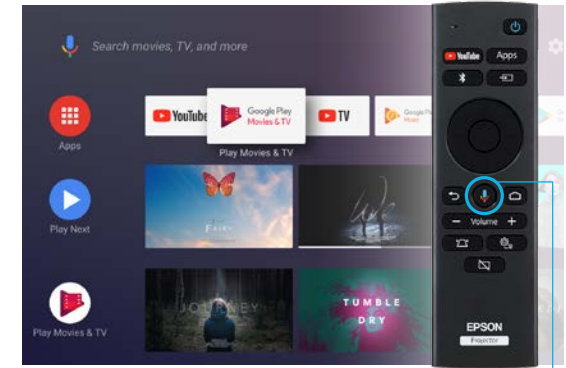

Joining a ZOOM meeting:

STEP 1
Connect your webcam to the USB port on the projector.

STEP 2
On the Epson Online Meetings, enter the meeting ID and password.

STEP 3
Select join meeting.

Epson Online Meetings App has been created by Epson using Zoom's SDK (Software Development Kit), and specifications/functions may differ from the Zoom's original Apps.

Voice control

Smart devices-ready

With Chromecast built-in¹, you can easily cast movies, shows and photos from your Android or iOS device to your screen.

Easy installation

Auto Installation function automatically adjusts projection with horizontal and vertical keystone correction² without prior settings and complex cable management. Screen distortion and focus level are also optimised automatically with the built-in camera.