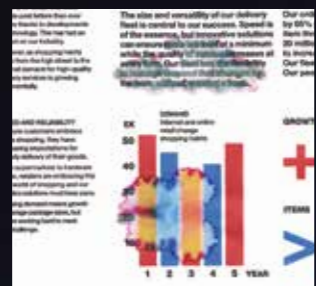

Outstanding Quality

With an improved formulation that works especially well with plain paper and special media such as tracing paper, the UltraChrome XD2 uses pigment ink for CMYK to provide quality, and to deliver accurate and sharp line printing that is suitable for vector images or luster data. The all-pigment UltraChrome XD2 ink achieves less bleed through and is also water resistant, allowing it to better withstand harsh weather conditions compared to dye-inks.

Dye