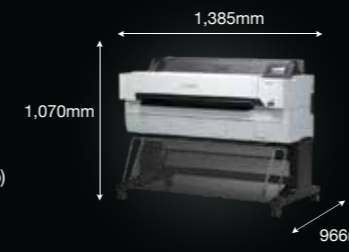

Dealer's Stamp

Information correct at time of printing
Printed June 2021