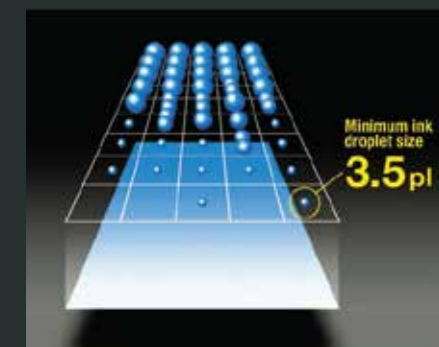

PrecisionCore Printhead Technology

Equipped with the next-generation PrecisionCore printhead technology that prolongs printhead longevity, the T-series delivers impeccable print speed, quality and reliability. Achieve remarkable print speeds that will print A1 printouts in 22 seconds* – the fastest in speed among all Epson T-Series printers.

With Nozzle Verification Technology, monitor nozzle health and enjoy smooth printing without interruptions, automatically adjusting print quality, even during printing.