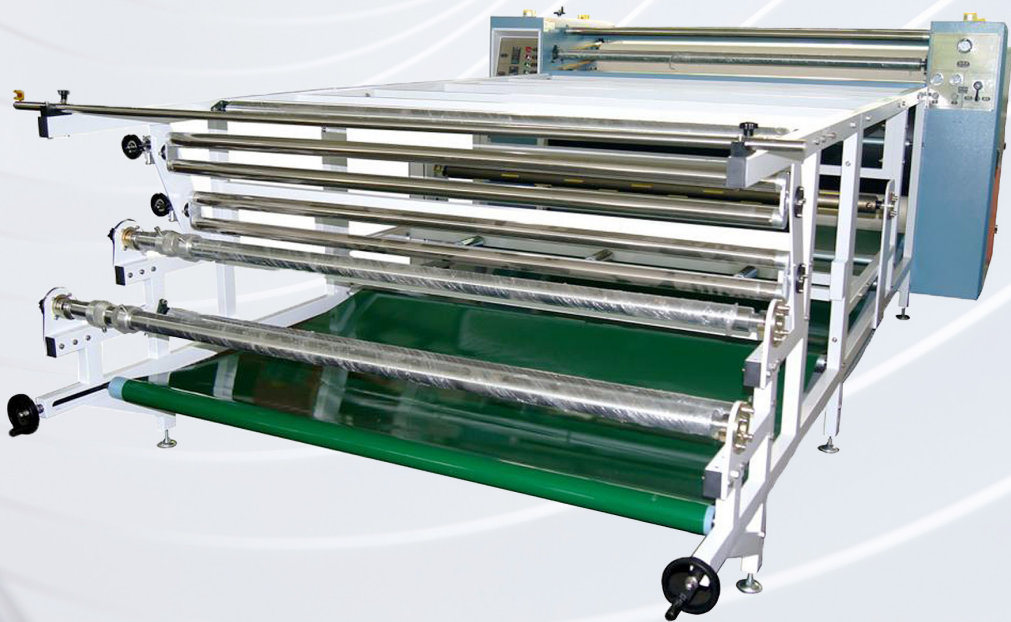

Sky

HEAT PRESS

- AUTO SENSOR
- BIG CHAIN
- IMPORTED BRAND MOTOR
- AUTO PRESSURE
- EXCELLENT MATERIAL
- OIL INSIDE

- AUTO PREHEATING
- ROLL TO SHEET
- ROLL TO ROLL
- SHEET TO SHEET
- AUTO SHUTDOWN
- OIL HEATING

APPLICATION RANGE

Applicable to all kinds of clothing, home textiles, handbags, umbrellas, straw mats, shoes and hats, crafts, gifts, toys, advertising supplies, hot stamp, heat press machine, calender and so on.

APPLICATIONS